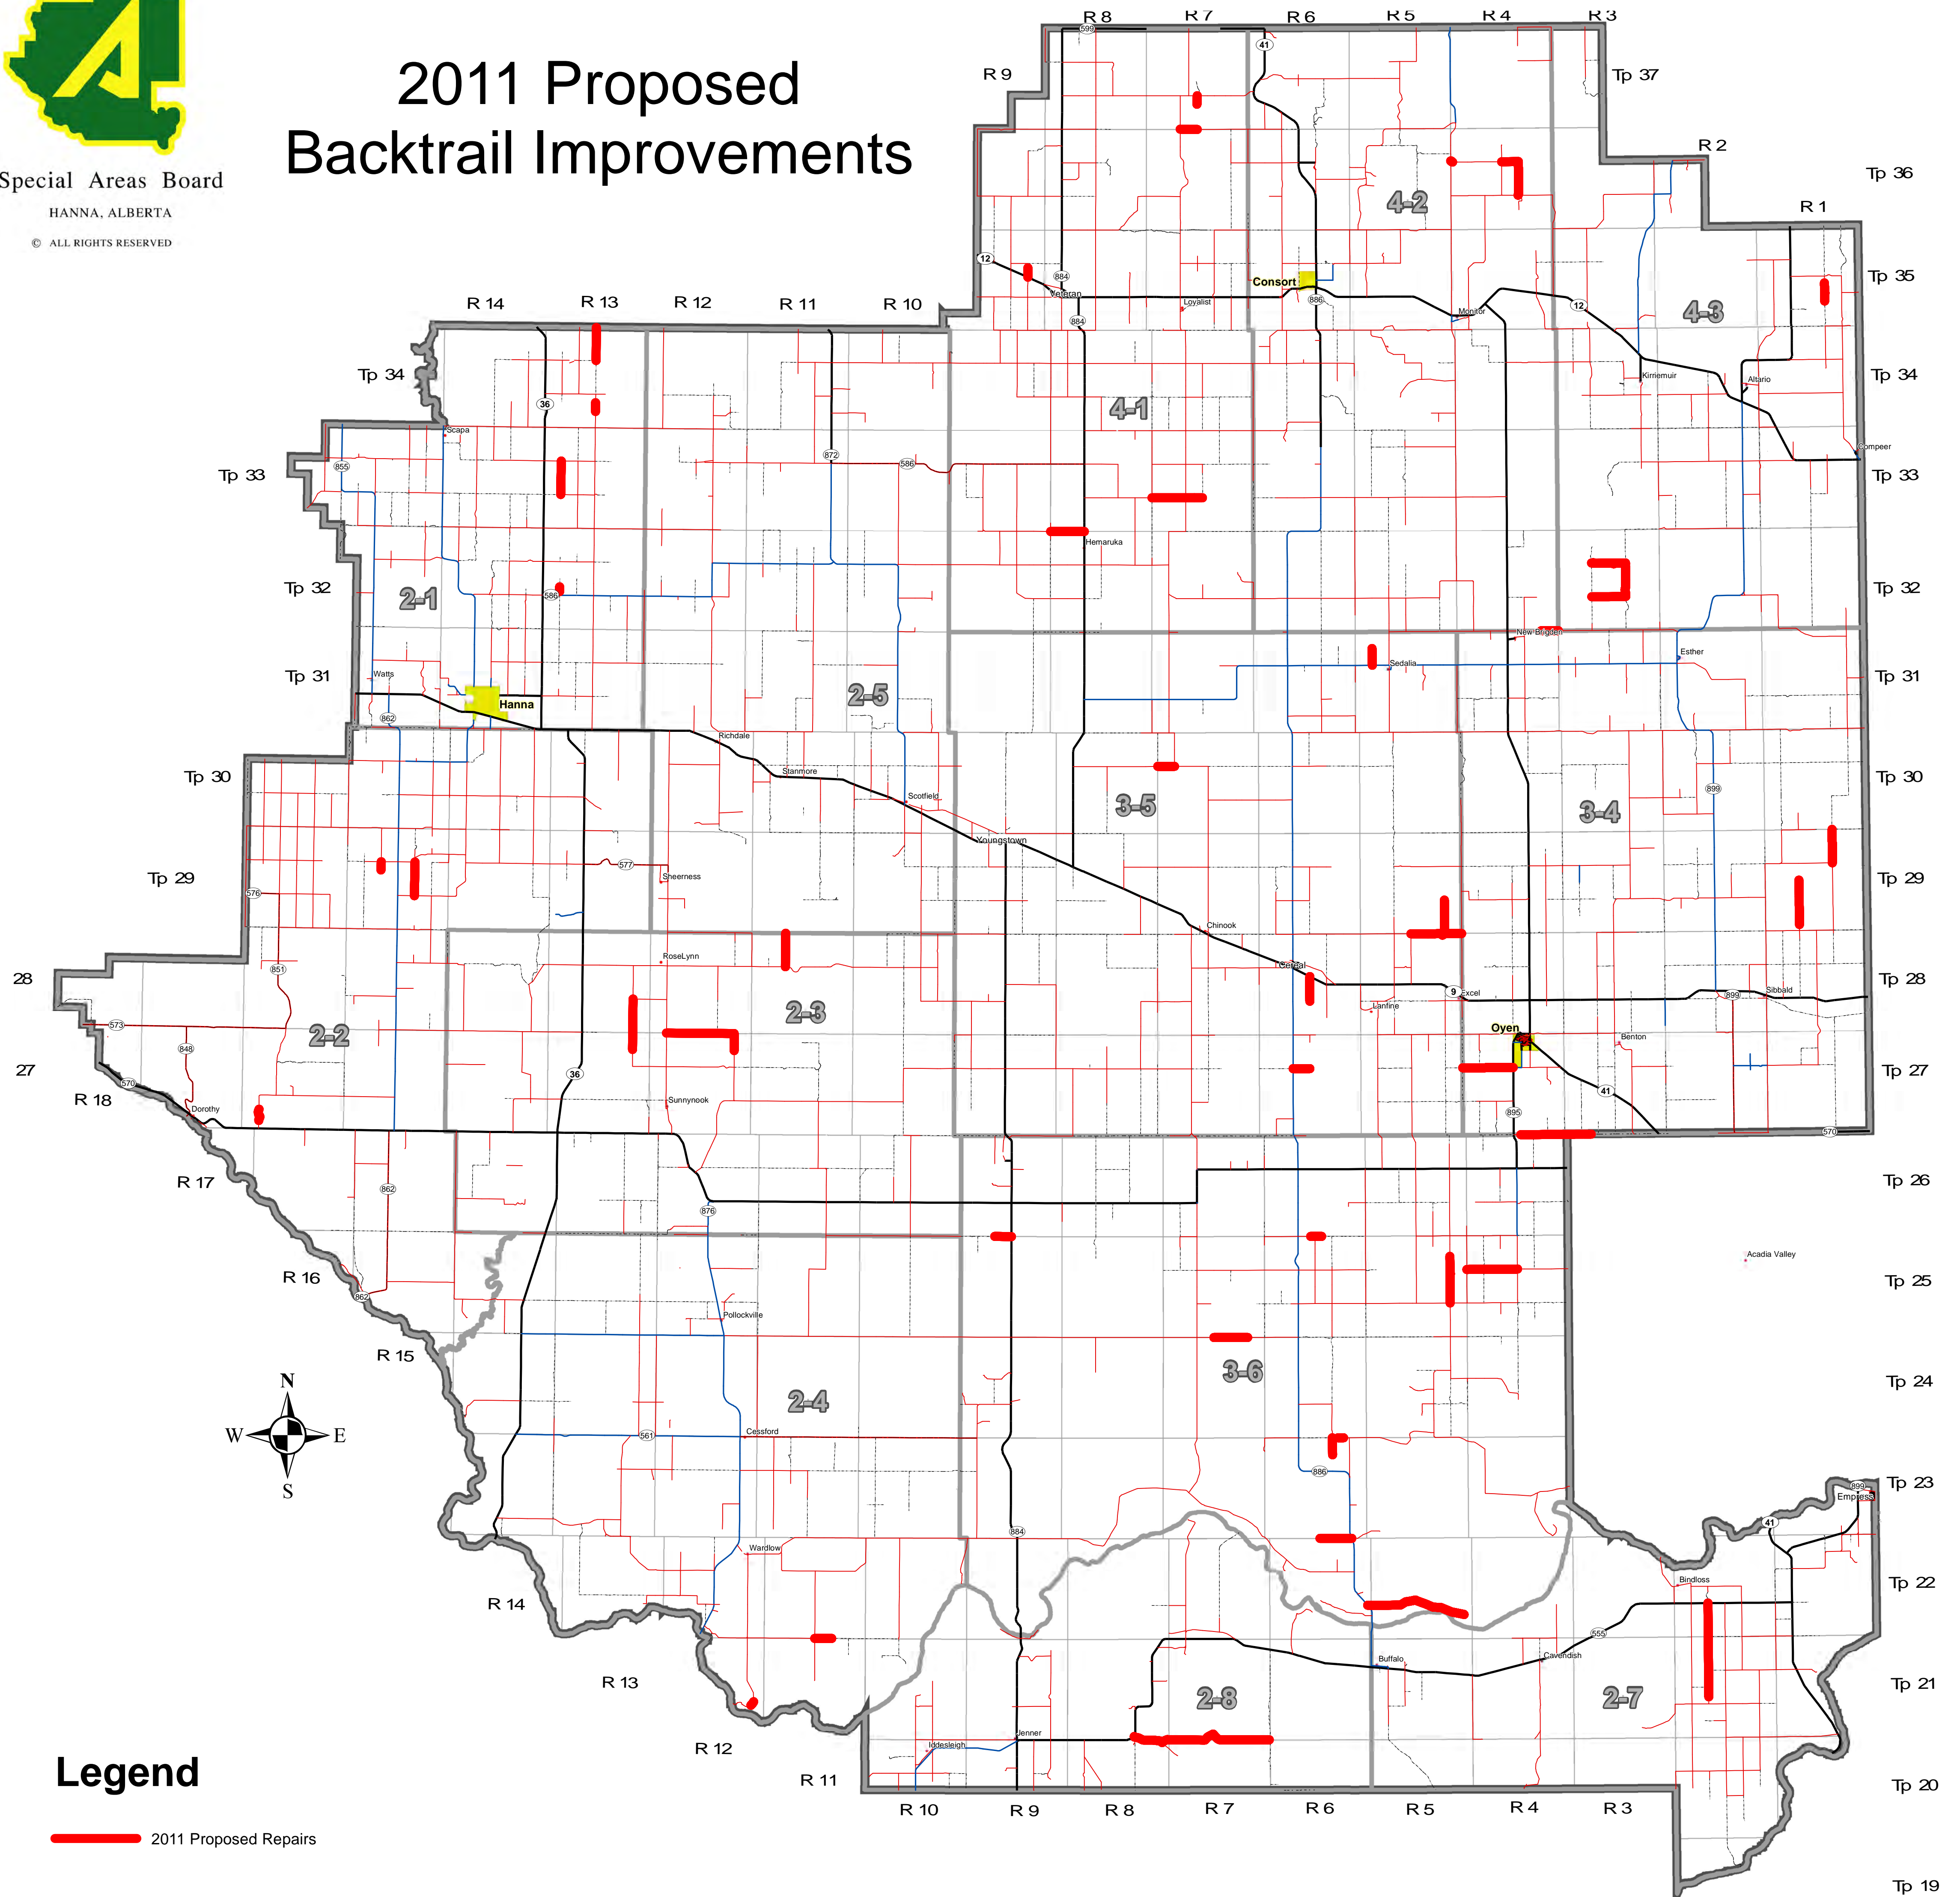

Special Areas Board  
HANNA, ALBERTA  
© ALL RIGHTS RESERVED

# 2011 Proposed Backtrail Improvements

## Legend

 2011 Proposed Repairs