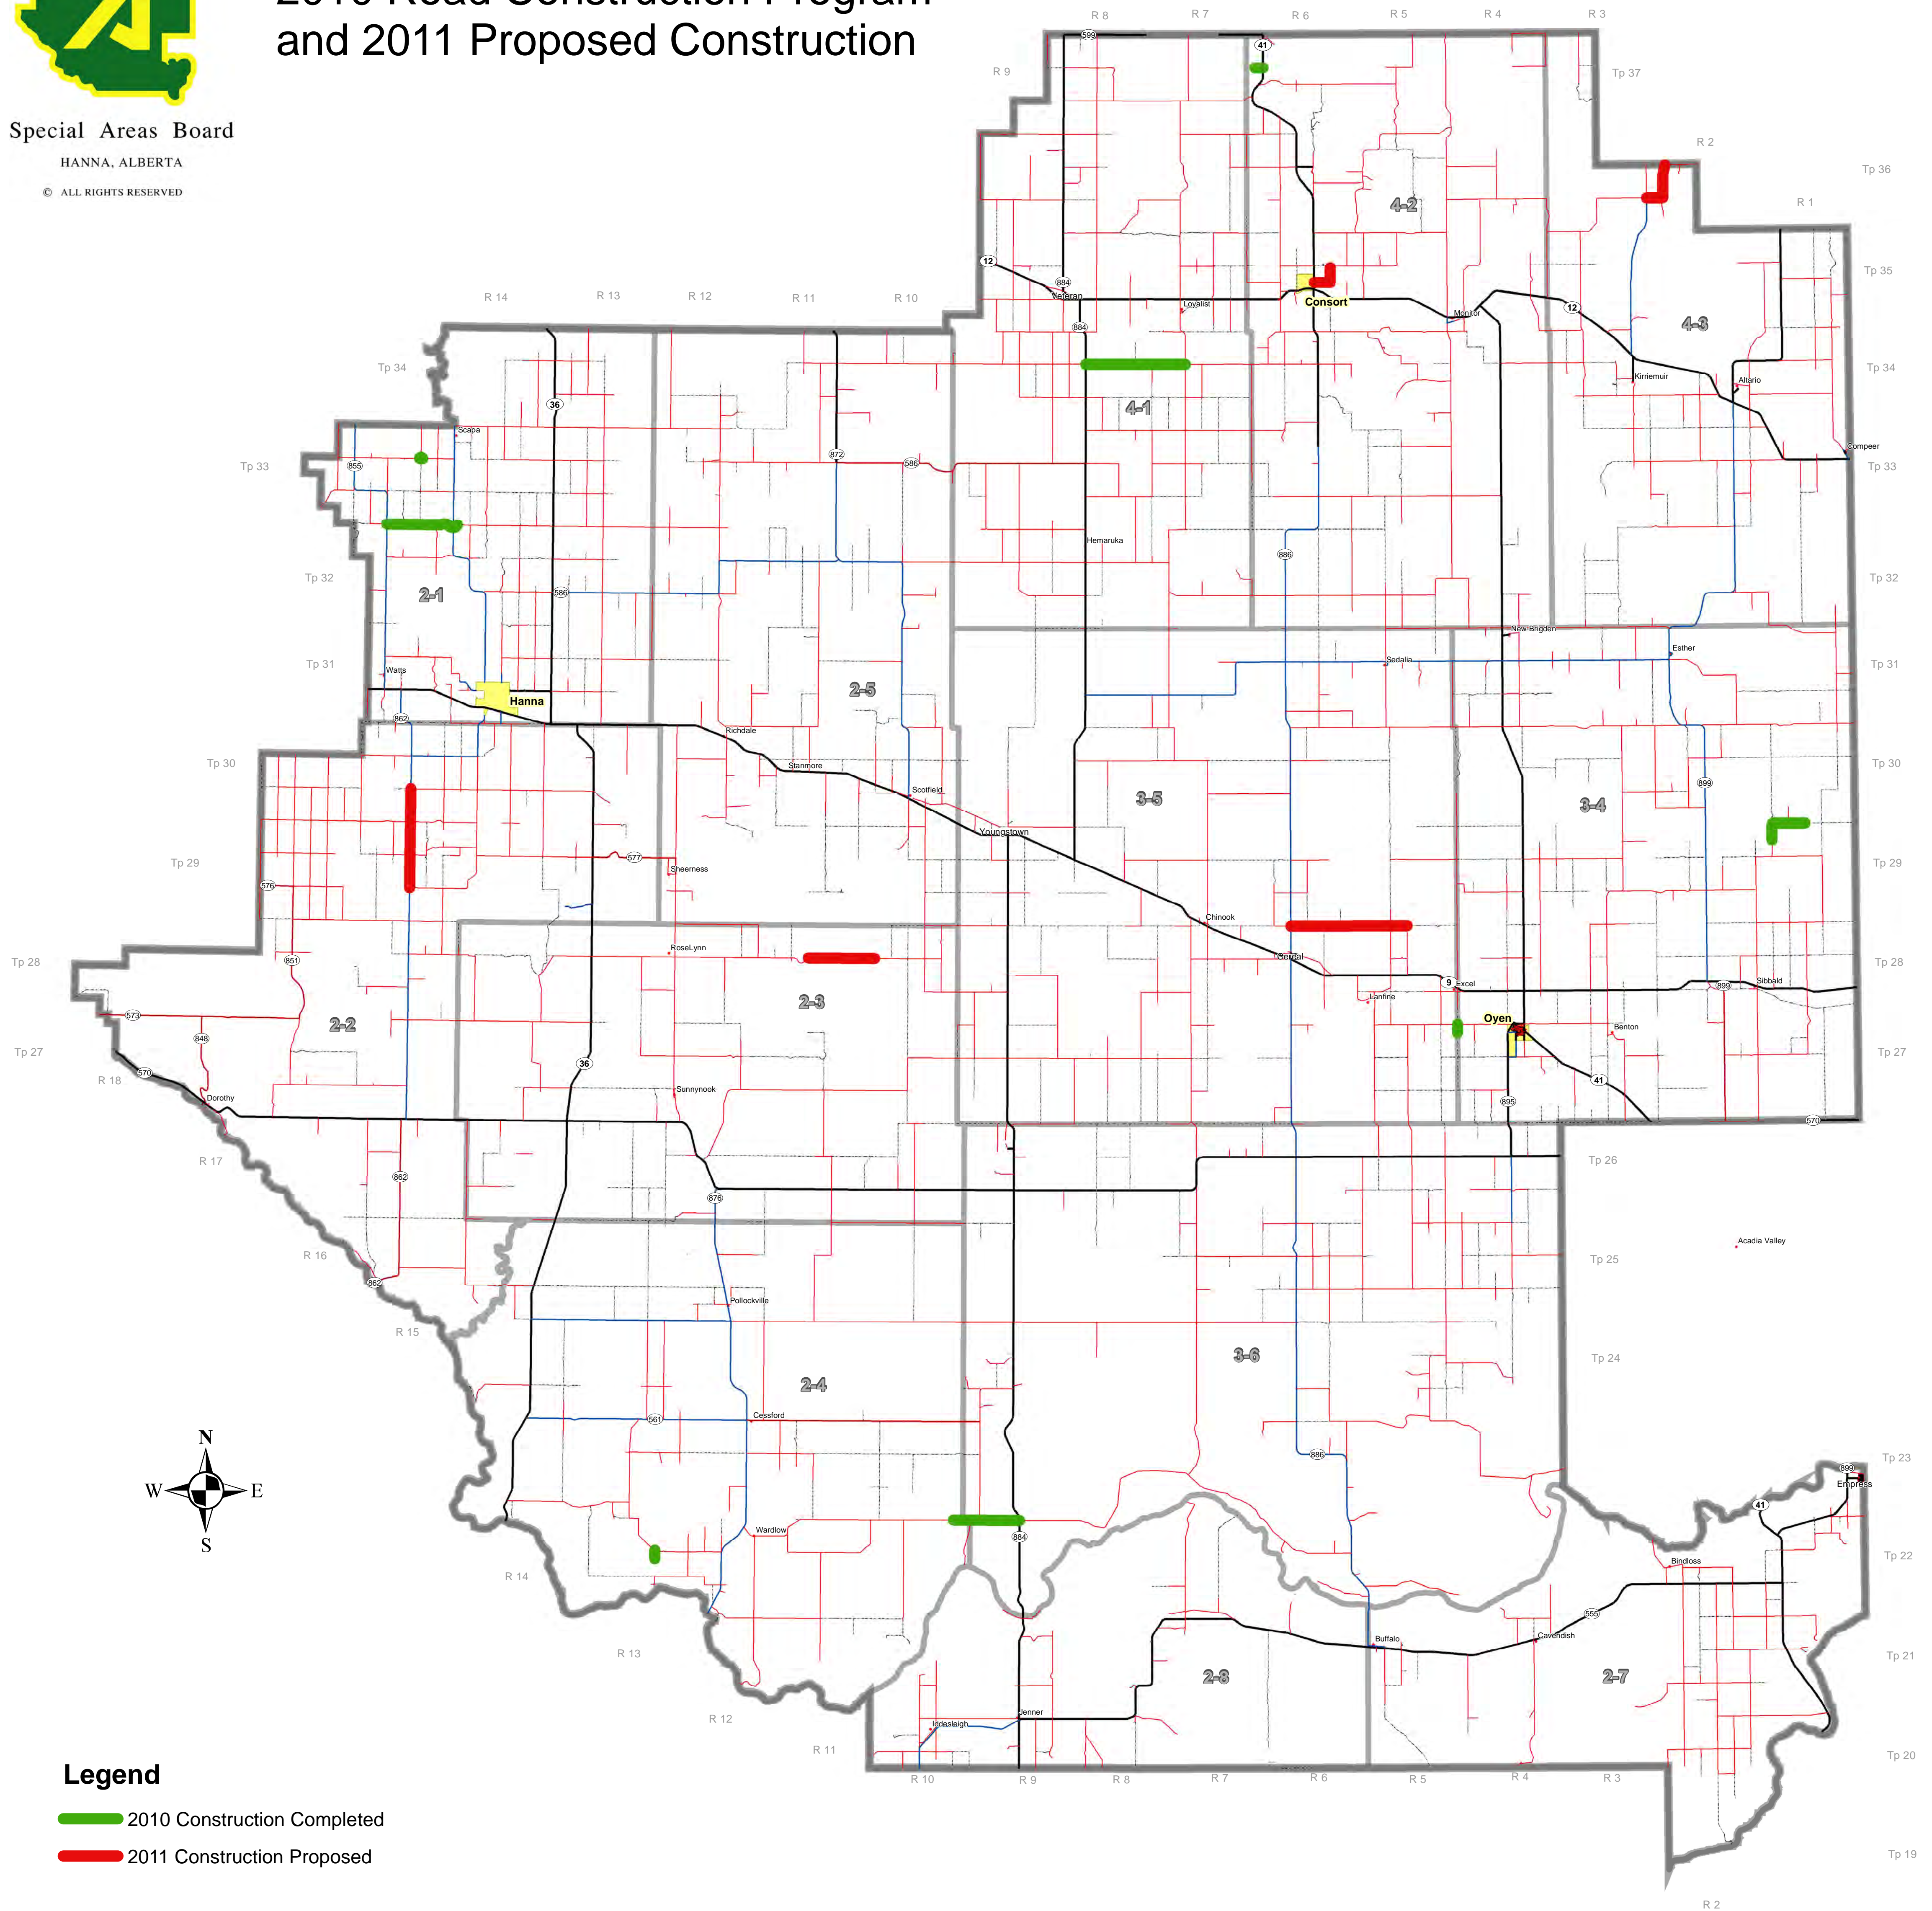

# 2010 Road Construction Program and 2011 Proposed Construction

Special Areas Board  
HANNA, ALBERTA  
© ALL RIGHTS RESERVED

## Legend

-  2010 Construction Completed
-  2011 Construction Proposed