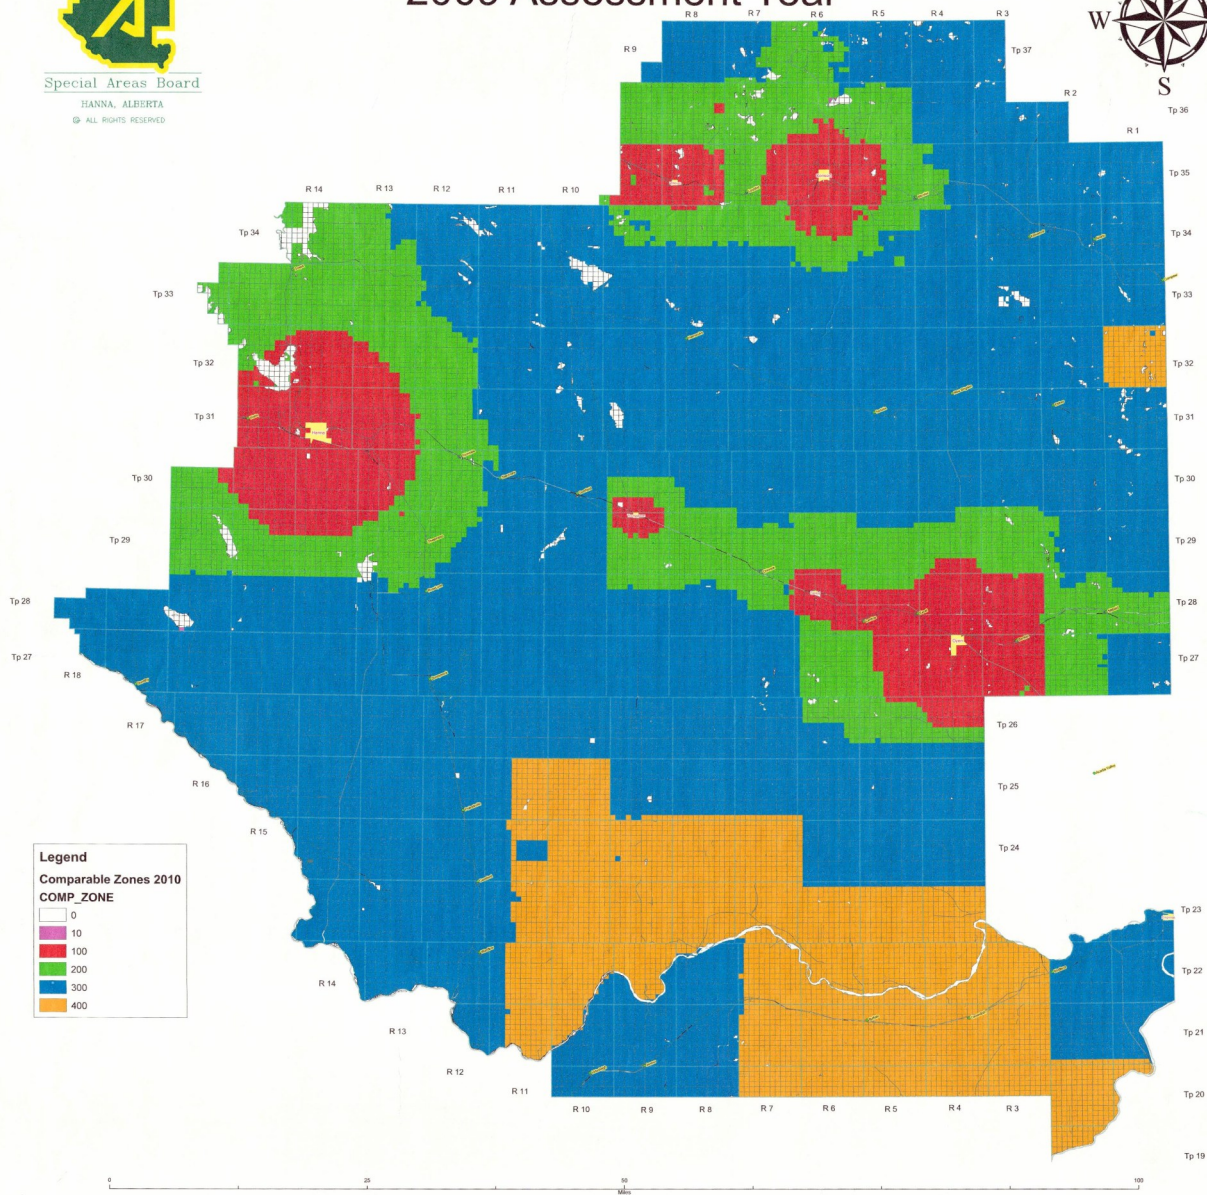

Special Areas Board
HANNA, ALBERTA
© ALL RIGHTS RESERVED

Comparable Zone Map 2009 Assessment Year

Legend
Comparable Zones 2010
COMP_ZONE

0
10
100
200
300
400