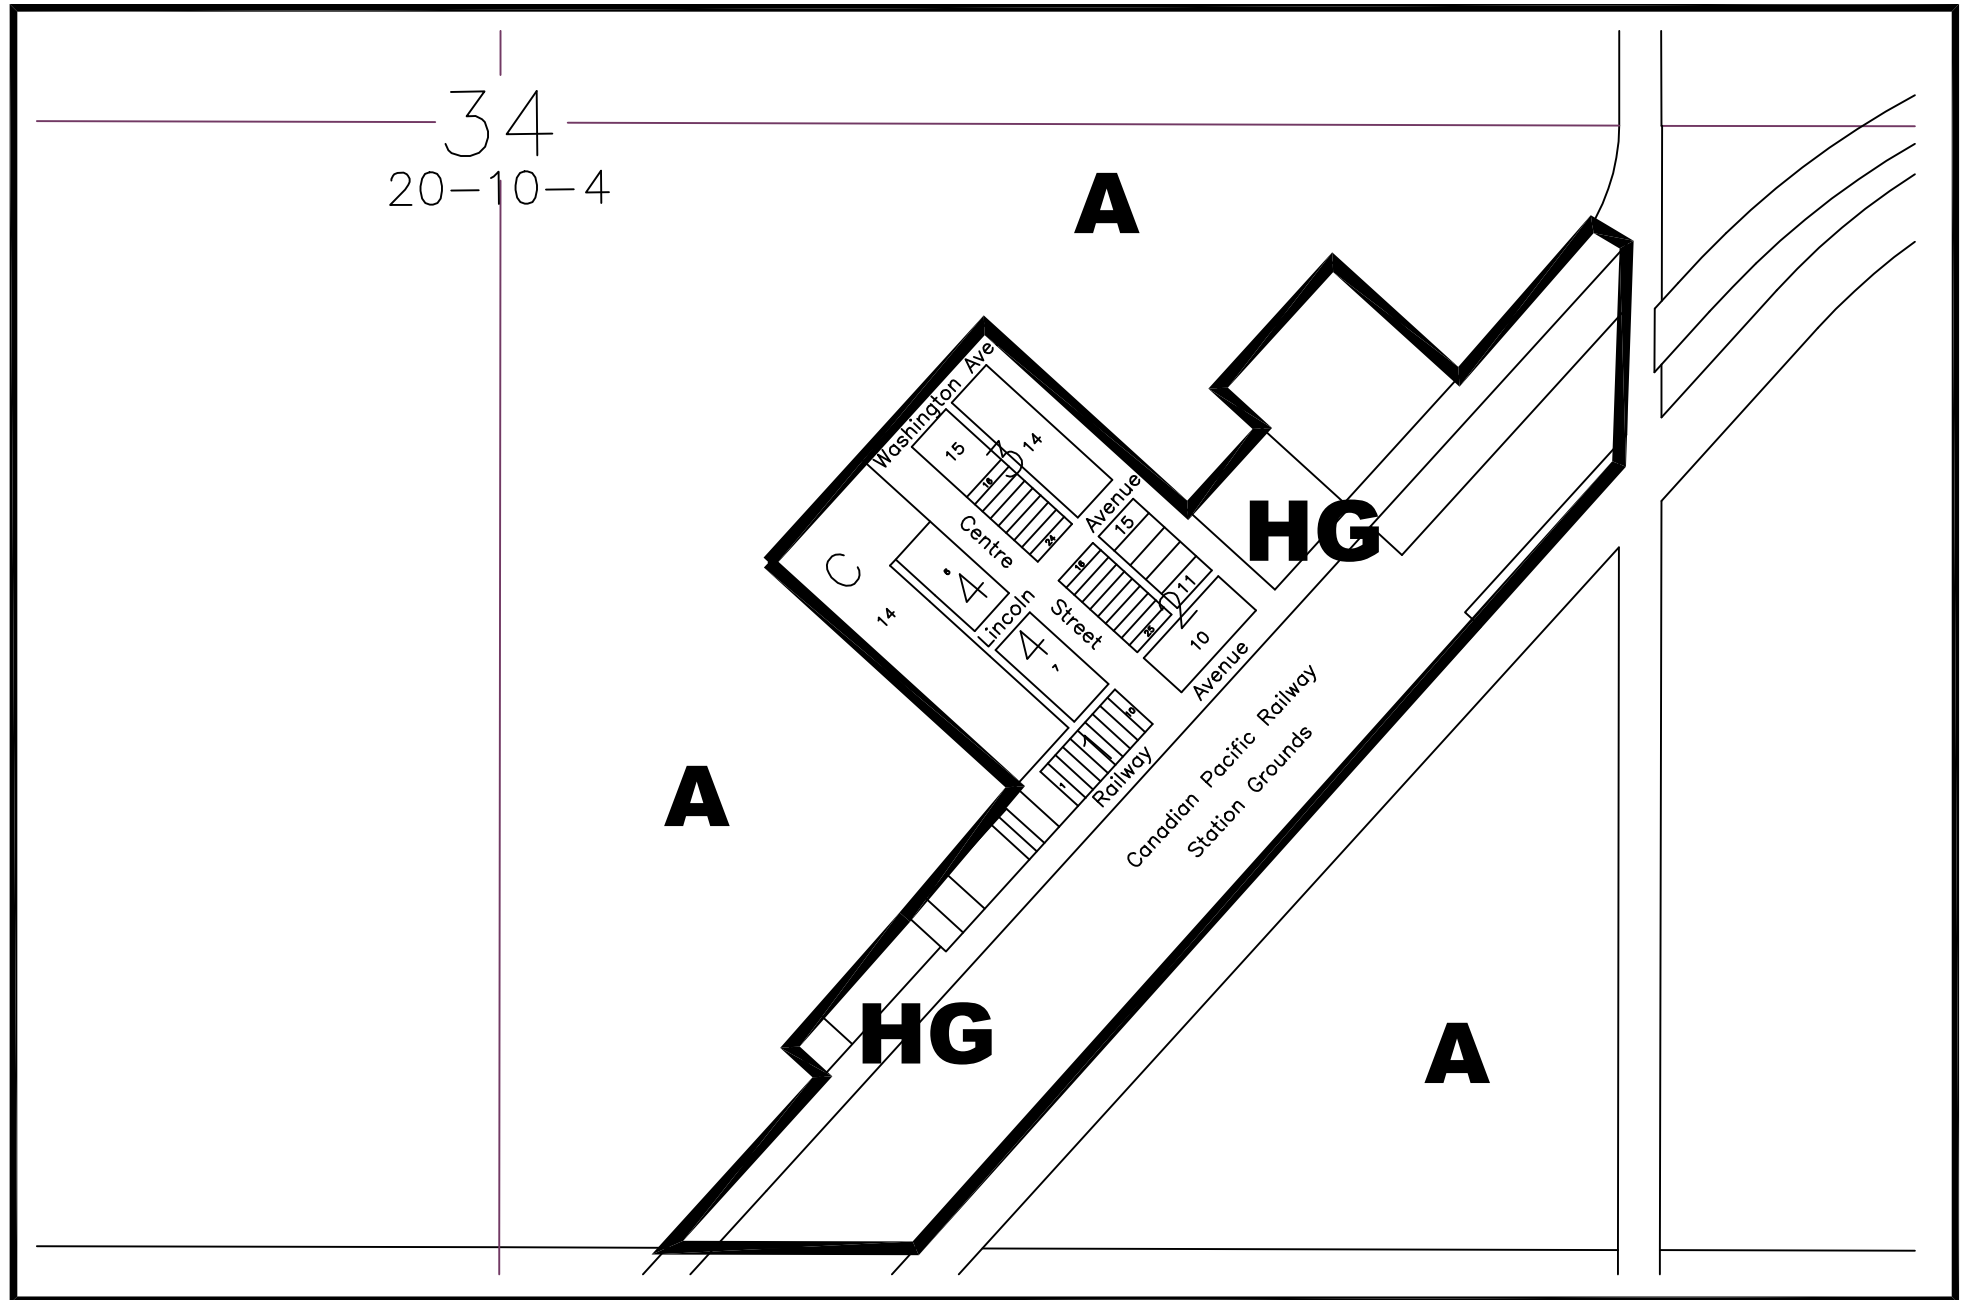

34
20-10-4

HG HAMLET GENERAL

A AGRICULTURAL

IDDESLEIGH

SPECIAL AREA NO. 2

PRODUCED BY :
PALLISER REGIONAL
MUNICIPAL SERVICES
HANNA, ALBERTA
Not responsible
for errors or omissions