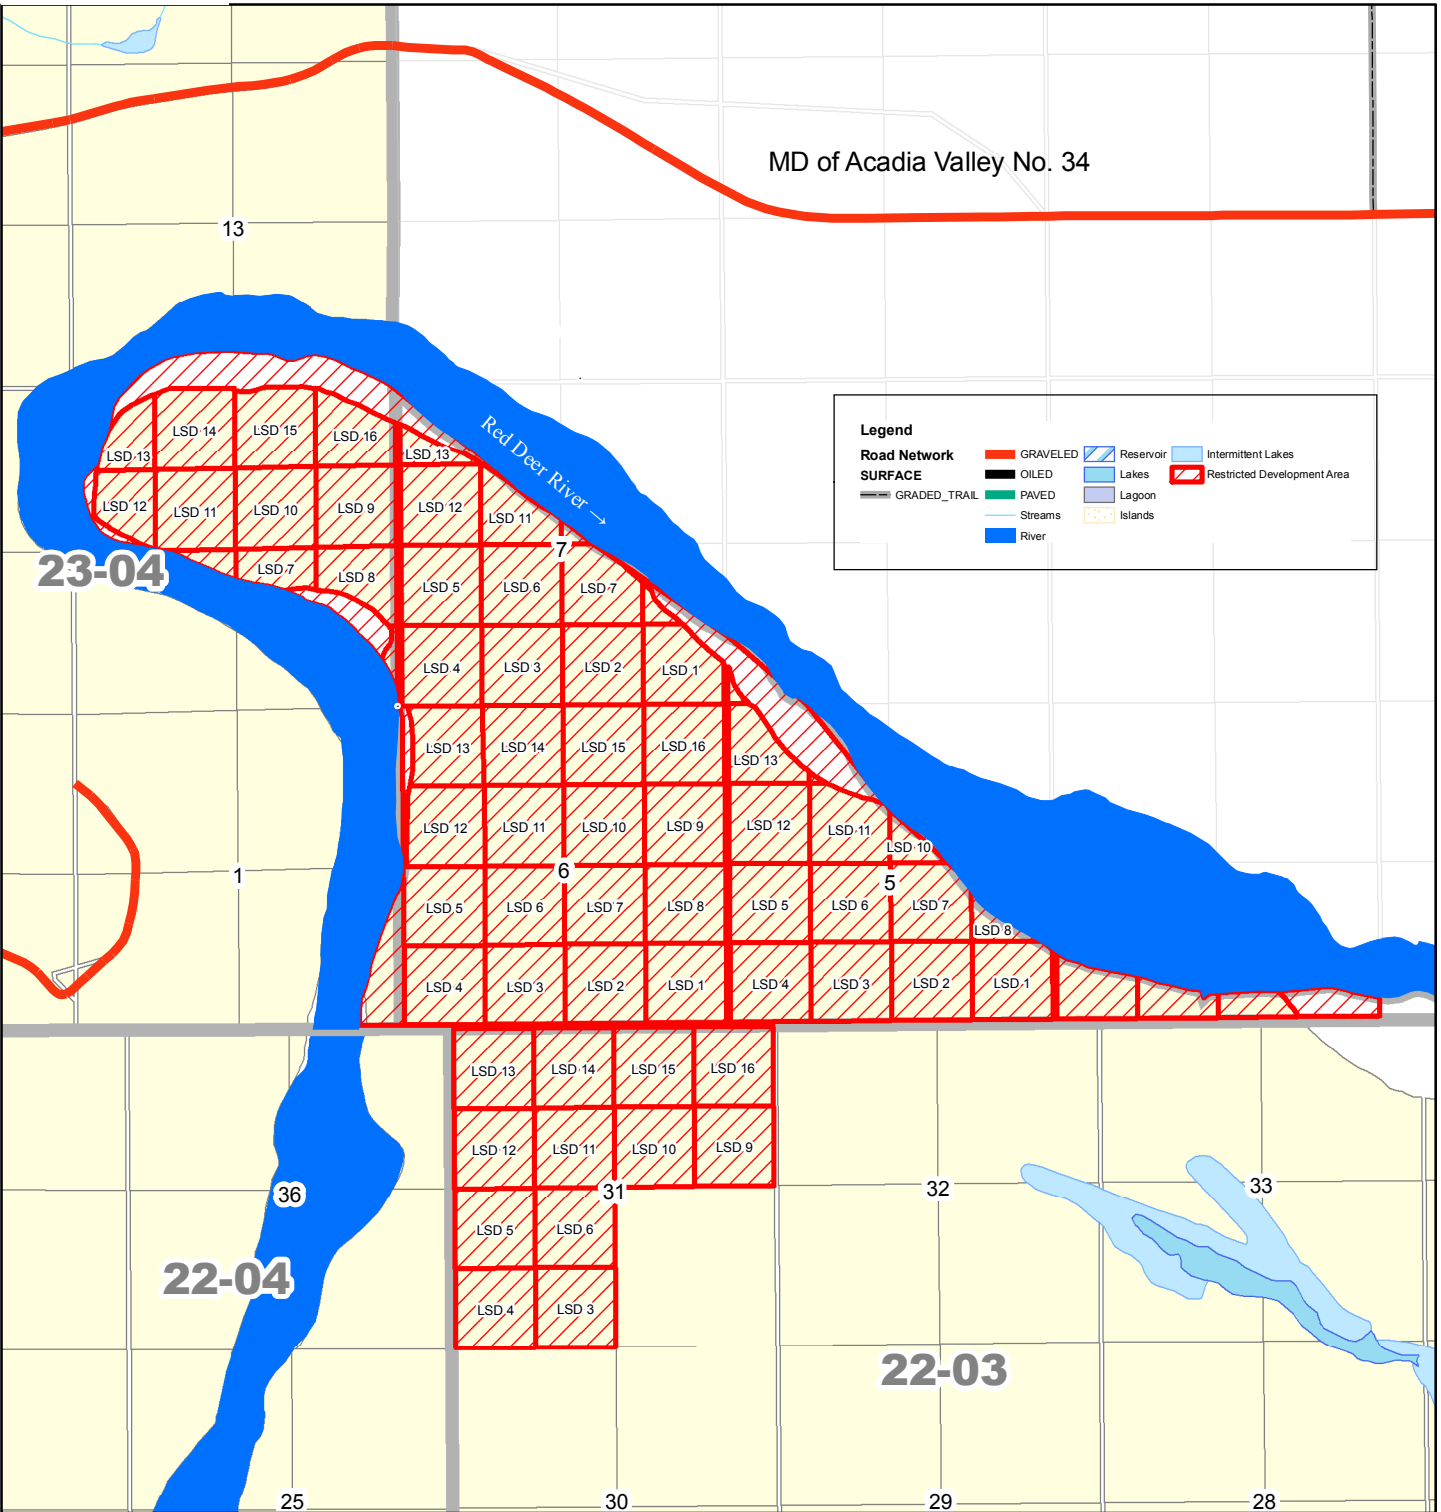

Special Areas Board

HANNA, ALBERTA

© ALL RIGHTS RESERVED

Dune Point

Twp 22 Rge 03 W4M
Twp 23 Rge 03 W4M
Twp 23 Rge 04 W4M

MD of Acadia Valley No. 34

© 2010 Special Areas

This document is for information purposes only and is not intended as a legal record.