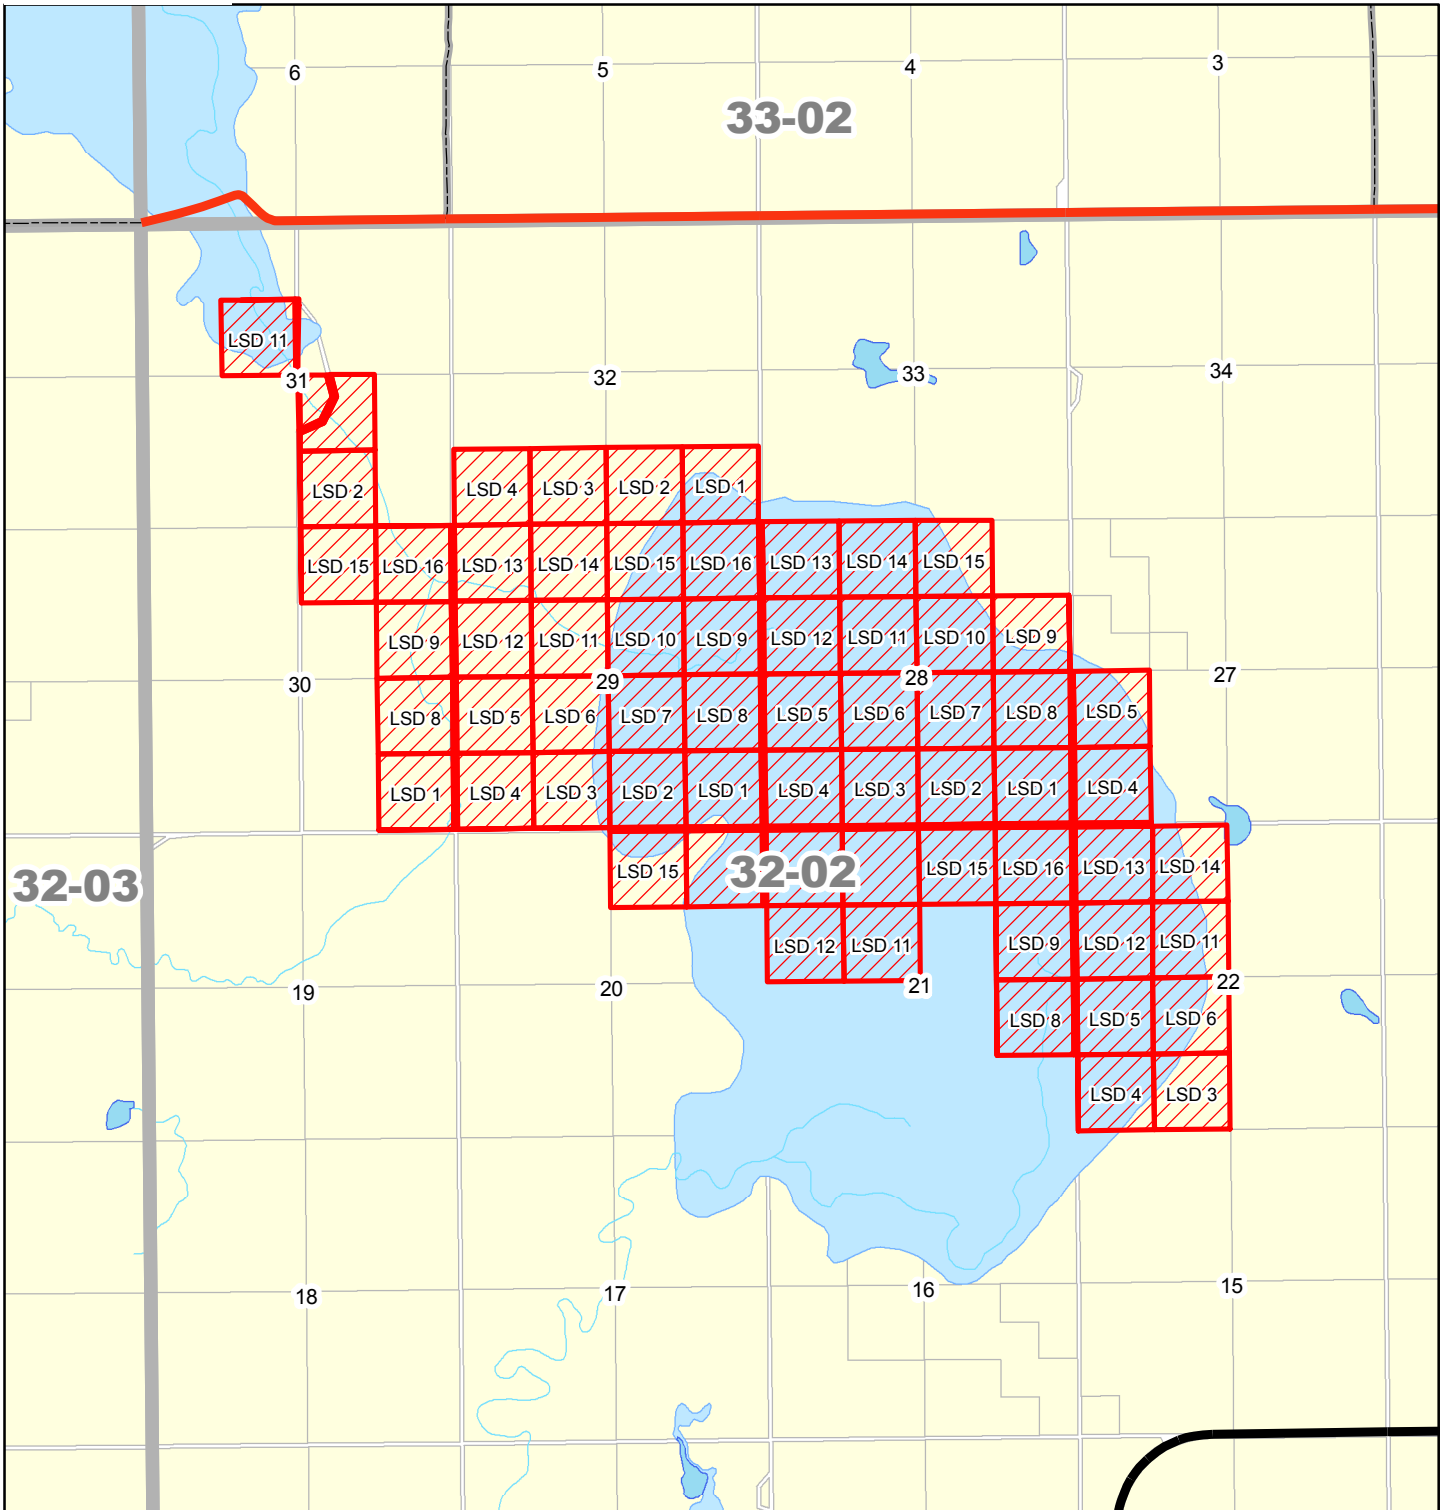

Special Areas Board  
HANNA, ALBERTA  
© ALL RIGHTS RESERVED

# Esther Hay Meadow

Twp 32 Rge 02 W4M

© 2010 Special Areas  
This document is for  
information purposes only  
and is not intended as  
a legal record.

Legend			
<b>Road Network</b>	GRAVELED	River	Islands
<b>SURFACE</b>	OILED	Reservoir	Intermittent Lakes
GRADED_TRAIL	PAVED	Lakes	Restricted Development Area
Streams	Lagoon		