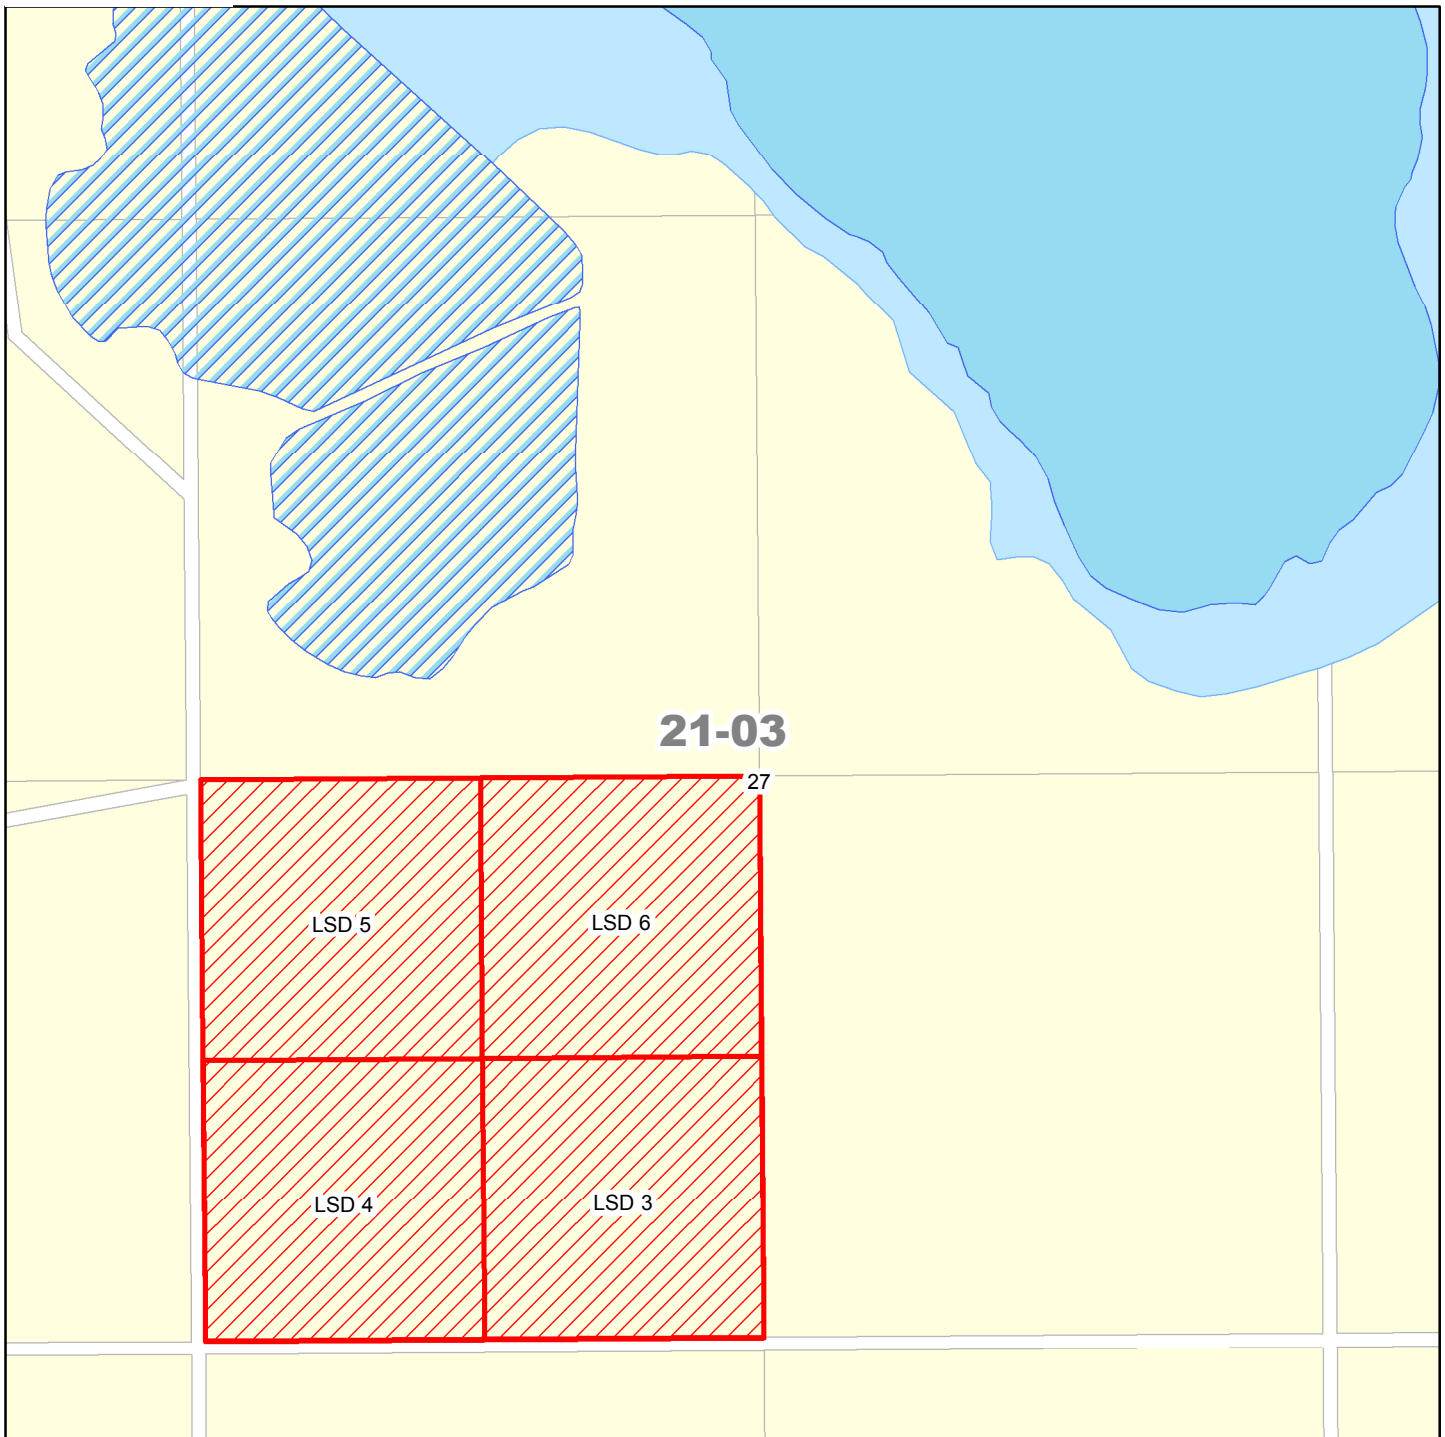

Special Areas Board

HANNA, ALBERTA

© ALL RIGHTS RESERVED

Prince's Springs

SW 27-21-03-W4M

© 2010 Special Areas
 This document is for
 information purposes only
 and is not intended as
 a legal record.

Legend

Road Network

SURFACE

GRADED_TRAIL

Streams

River

GRAVELED

OILED

PAVED

Streams

River

Reservoir

Lakes

Lagoon

Islands

Intermittent Lakes

Restricted Development Area